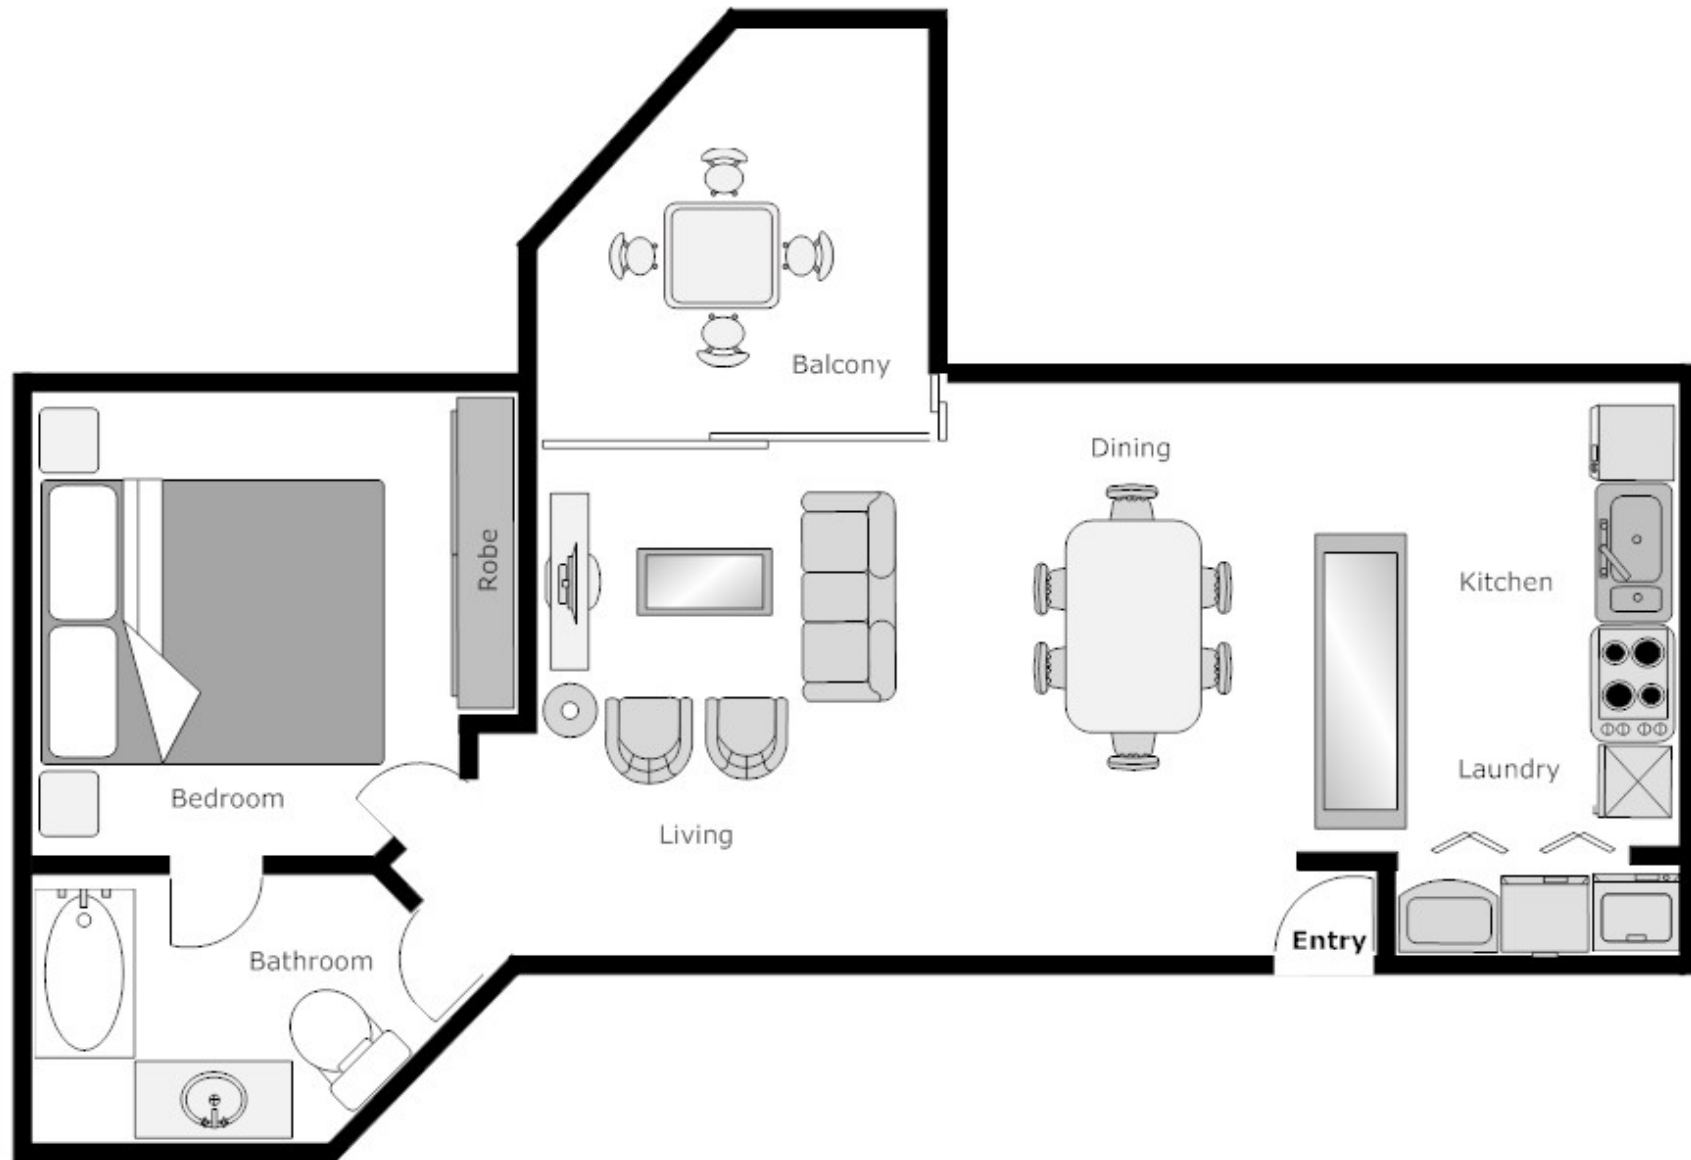

ONE BEDROOM APARTMENT

FLOOR AREA: 77 M²

CLIFTON SUITES
ON NORTHBOURNE
CANBERRA

TWO BEDROOM APARTMENT

FLOOR AREA: 96 M²

CLIFTON SUITES
ON NORTHBOURNE
CANNBERRA

TWO BEDROOM HIGH RISE APARTMENT

FLOOR AREA: 128 M²