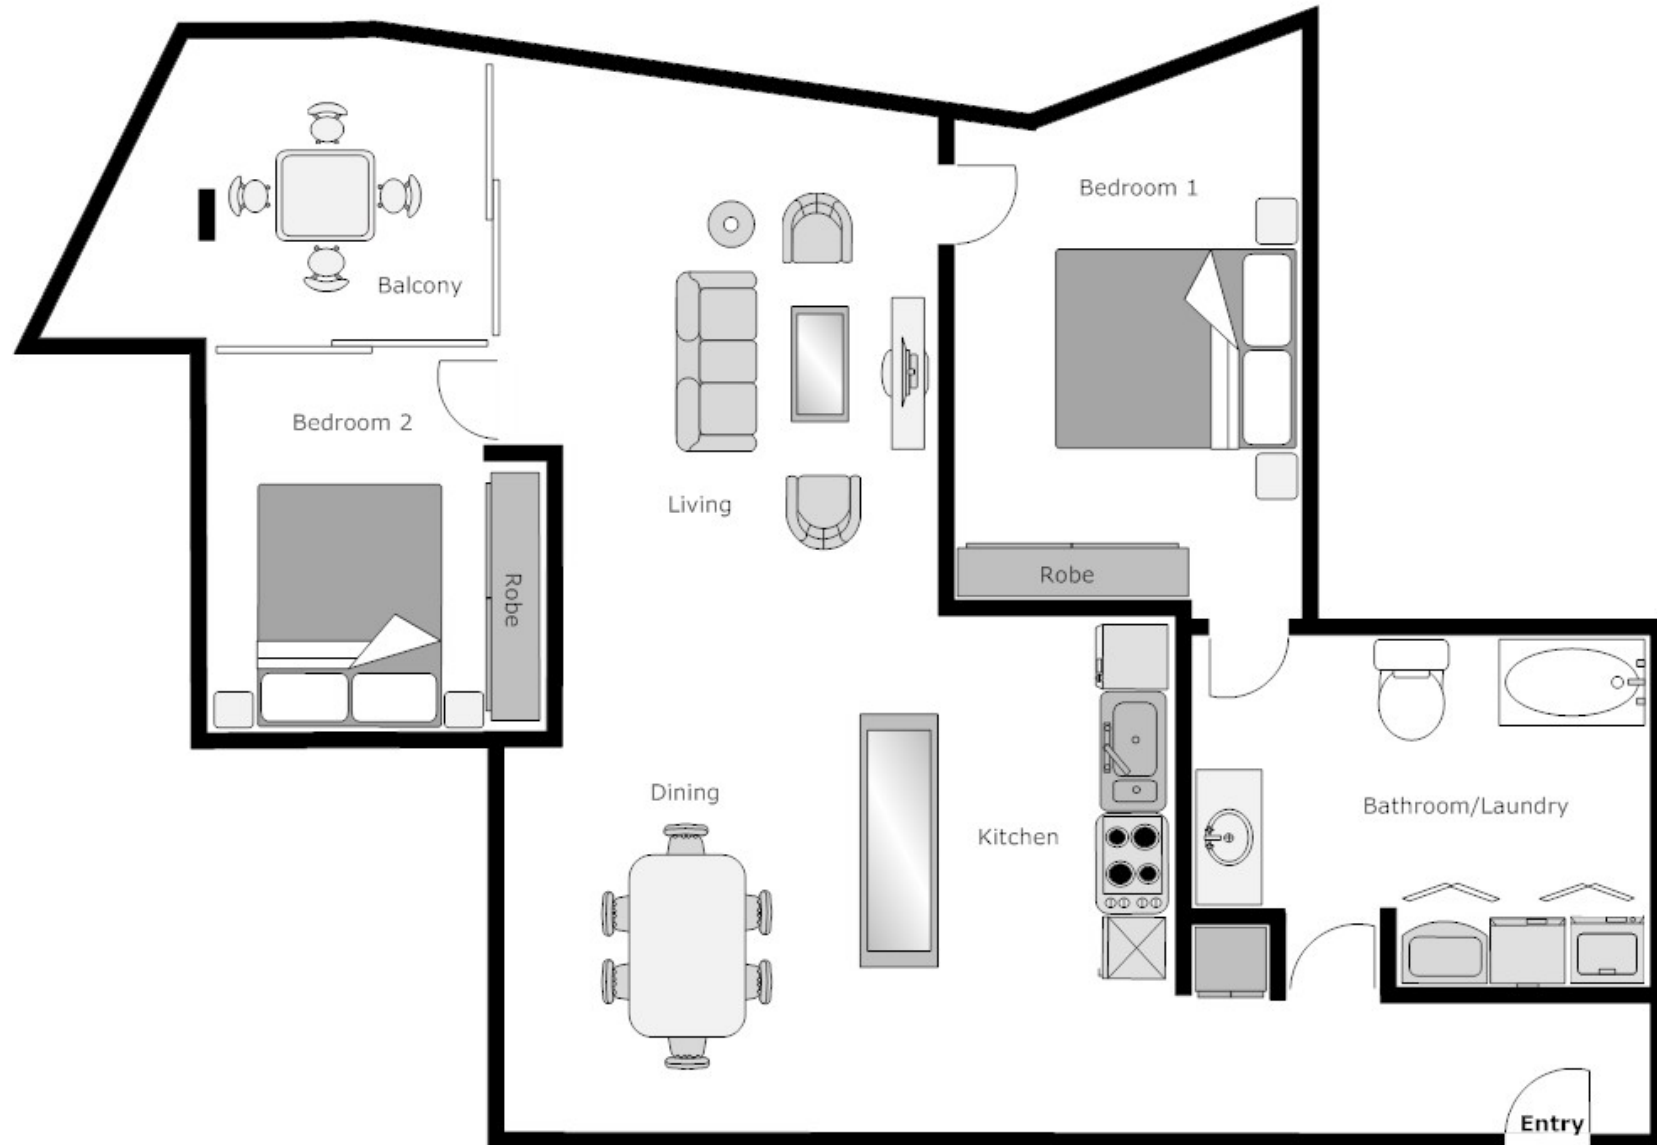

ONE BEDROOM APARTMENT

FLOOR AREA: 77 M²

CLIFTON SUITES
ON NORTHBOURNE
CANBERRA

TWO BEDROOM APARTMENT

FLOOR AREA: 96 M²

CLIFTON SUITES
ON NORTHBOURNE
CANNBERRA

TWO BEDROOM HIGH RISE APARTMENT

FLOOR AREA: 128 M²

CLIFTON SUITES
ON NORTHBOURNE
CANBERRA